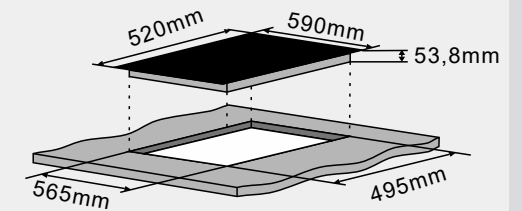

## Specifications

Dimensions:

53,8H x 590W x 520D mm

Models:

J16031F

Cutout size:

565W x 495D mm

Elements: